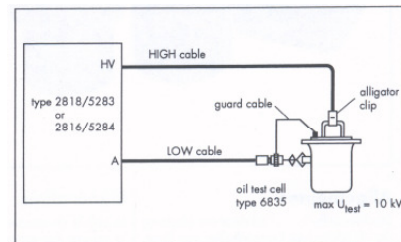

TEST SYSTEM LAYOUT

Diagram of connections between type 2818/5283 or 2816/5284 and 2816/5284U automatic test system and type 6835 test cell.